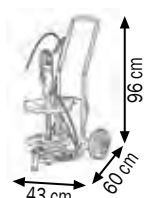

WHEELED AIR-OPERATED GREASE PUMP KITS FOR DRUMS 18-30 KG

Art. 013-1106-000

Wheeled grease kit suitable for drums 18-30 kg

Composed by:

- Art.010-1005-000 Grease pump **R=60:1**
- Art.030-1392-000 2- wheels trolley
- Art.014-1051-030 Lid Ø 320 mm
- Art.014-1062-030 Follower plate Ø 310 mm
- Art.907-0102-040 2SC 1/4" hose - 4.0 m length
- Art.014-1081-000 Grease gun with swivelling joint

013-1106-000

Art. 013-1113-000

Wheeled grease kit suitable for drums 25-30 kg

Composed by:

- Art.010-1005-000 Grease pump **R=60:1**
- Art.030-1392-000 2- wheels trolley
- Art.014-1052-030 Lid Ø 350 mm
- Art.014-1063-030 Follower plate Ø 340 mm
- Art.907-0102-040 2SC 1/4" hose - 4.0 m length
- Art.014-1081-000 Grease gun with swivelling joint

				Ø 300 - 350 mm
013-1113-000	16,590	0,056	1	

013-1113-000

Art. 013-1108-000

Wheeled grease kit suitable for drums 18-30 Kg

Composed by:

- Art.010-1005-000 Grease pump **R=60:1**
- Art.030-1393-000 2 pneumatic wheels trolley
- Art.014-1051-030 Lid Ø 320 mm
- Art.014-1062-030 Follower plate Ø 310 mm
- Art.907-0102-040 2SC 1/4" hose - 4.0 m length
- Art.014-1081-000 Grease gun with swivelling joint

Art. 013-1110-000

Wheeled grease kit suitable for drums 25-30 Kg

Composed like Art.013-1108-000 but without:

- Art.014-1052-030 Lid Ø 350 mm
- Art.014-1063-030 Follower plate Ø 340 mm

				Ø 260 - 350 mm
013-1108-000	18,000	0,056	1	
013-1110-000	19,000	0,056	1	