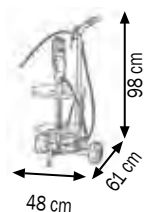

WHEELED AIR-OPERATED GREASE PUMP KITS FOR DRUMS 18-30 KG

Art. 013-1106-000

Wheeled grease kit suitable for drums 18-30 kg

Composed by:

- Art.010-1005-000 Grease pump **R=60:1**
- Art.030-1392-000 2- wheels trolley
- Art.014-1051-030 Lid Ø 320 mm
- Art.014-1062-030 Follower plate Ø 310 mm
- Art.907-0102-040 2SC 1/4" hose - 4.0 m length
- Art.014-1081-000 Grease gun with swivelling joint

Art. 013-1105-000

Wheeled grease kit suitable for drums 18-30 kg

Composed like Art.013-1106-000 but without:

- Art.014-1062-030 Follower plate Ø 310 mm

				Ø 260 - 320 mm
013-1106-000	15,740	0,056	1	
013-1105-000	14,310	0,056	1	

013-1106-000

Art. 013-1113-000

Wheeled grease kit suitable for drums 25-30 kg

Composed by:

- Art.010-1005-000 Grease pump **R=60:1**
- Art.030-1392-000 2- wheels trolley
- Art.014-1052-030 Lid Ø 350 mm
- Art.014-1063-030 Follower plate Ø 340 mm
- Art.907-0102-040 2SC 1/4" hose - 4.0 m length
- Art.014-1081-000 Grease gun with swivelling joint

				Ø 300 - 350 mm
013-1113-000	16,590	0,056	1	

013-1113-000

Art. 013-1108-000

Wheeled grease kit suitable for drums 18-30 Kg

Composed by:

- Art.010-1005-000 Grease pump **R=60:1**
- Art.030-1393-000 2 pneumatic wheels trolley
- Art.014-1051-030 Lid Ø 320 mm
- Art.014-1062-030 Follower plate Ø 310 mm
- Art.907-0102-040 2SC 1/4" hose - 4.0 m length
- Art.014-1081-000 Grease gun with swivelling joint