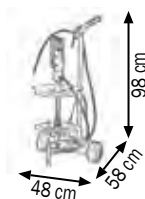

WHEELED AIR-OPERATED GREASE PUMP KITS FOR DRUMS 18-30 KG

Art. 013-1106-000

Wheeled grease kit suitable for drums 18-30 kg

Composed by:

- Art.010-1005-000 Grease pump **R=60:1**
- Art.030-1392-000 2- wheels trolley
- Art.014-1051-030 Lid Ø 320 mm
- Art.014-1062-030 Follower plate Ø 310 mm
- Art.907-0102-040 2SC 1/4" hose - 4.0 m length
- Art.014-1081-000 Grease gun with swivelling joint

Art. 013-1105-000

Wheeled grease kit suitable for drums 18-30 kg

Composed like Art.013-1106-000 but without:

- Art.014-1062-030 Follower plate Ø 310 mm

				Ø 260 - 320 mm
013-1106-000	15,740	0,056	1	
013-1105-000	14,310	0,056	1	

013-1106-000

Art. 013-1113-000

Wheeled grease kit suitable for drums 25-30 kg

Composed by:

- Art.010-1005-000 Grease pump **R=60:1**
- Art.030-1392-000 2- wheels trolley
- Art.014-1052-030 Lid Ø 350 mm
- Art.014-1063-030 Follower plate Ø 340 mm
- Art.907-0102-040 2SC 1/4" hose - 4.0 m length
- Art.014-1081-000 Grease gun with swivelling joint

				Ø 300 - 350 mm
013-1113-000	16,590	0,056	1	

013-1113-000

Art. 013-1108-000

Wheeled grease kit suitable for drums 18-30 Kg

Composed by:

- Art.010-1005-000 Grease pump **R=60:1**
- Art.030-1393-000 2 pneumatic wheels trolley
- Art.014-1051-030 Lid Ø 320 mm
- Art.014-1062-030 Follower plate Ø 310 mm
- Art.907-0102-040 2SC 1/4" hose - 4.0 m length
- Art.014-1081-000 Grease gun with swivelling joint